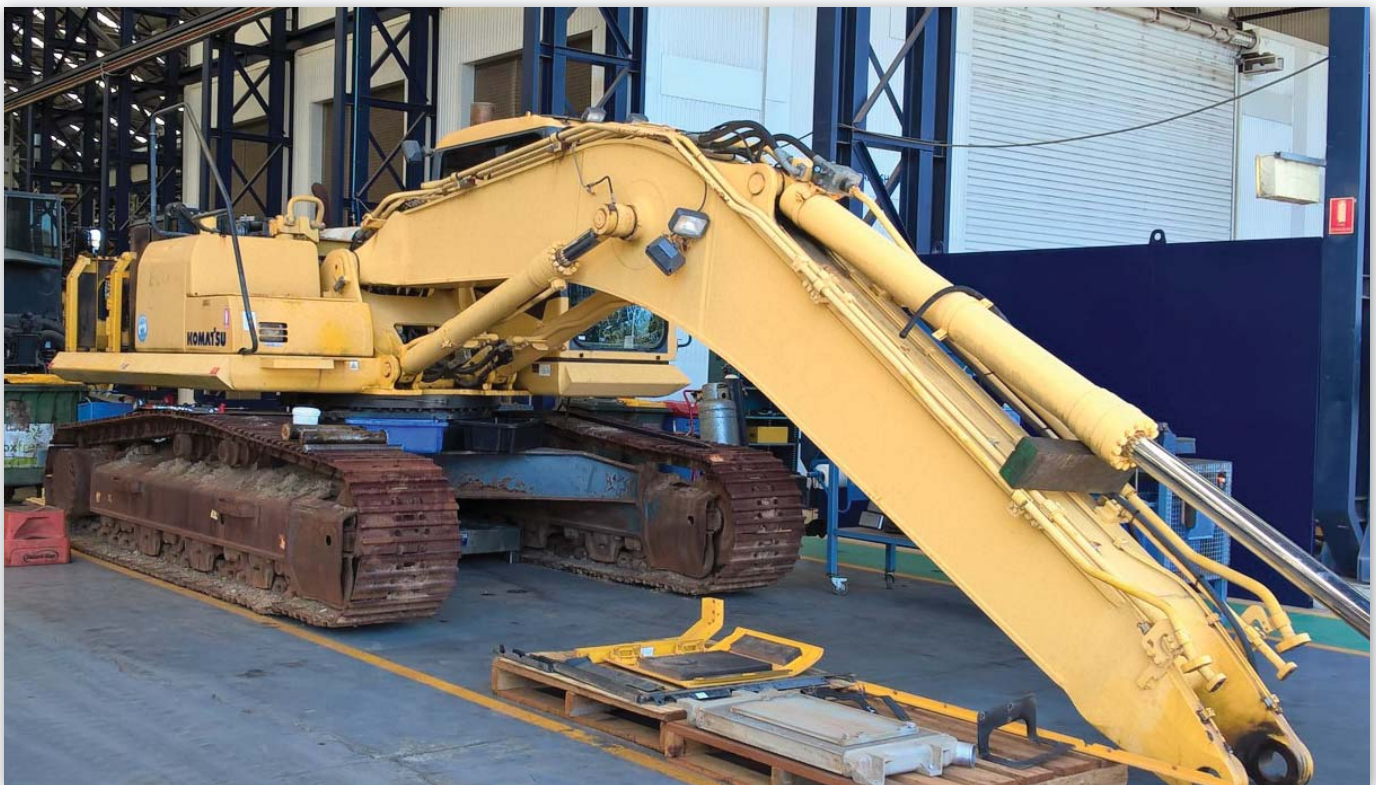

KOMATSU USED PARTS

CURRENTLY DISMANTLING...

PC300LC-7E0

- ▶ Serial No: 55531
- ▶ Location: Brisbane
- ▶ Hours: 4,665
- ▶ Other Information:
 - No Bucket

CONTACT YOUR LOCAL KOMATSU REPRESENTATIVE FOR MORE DETAILS!